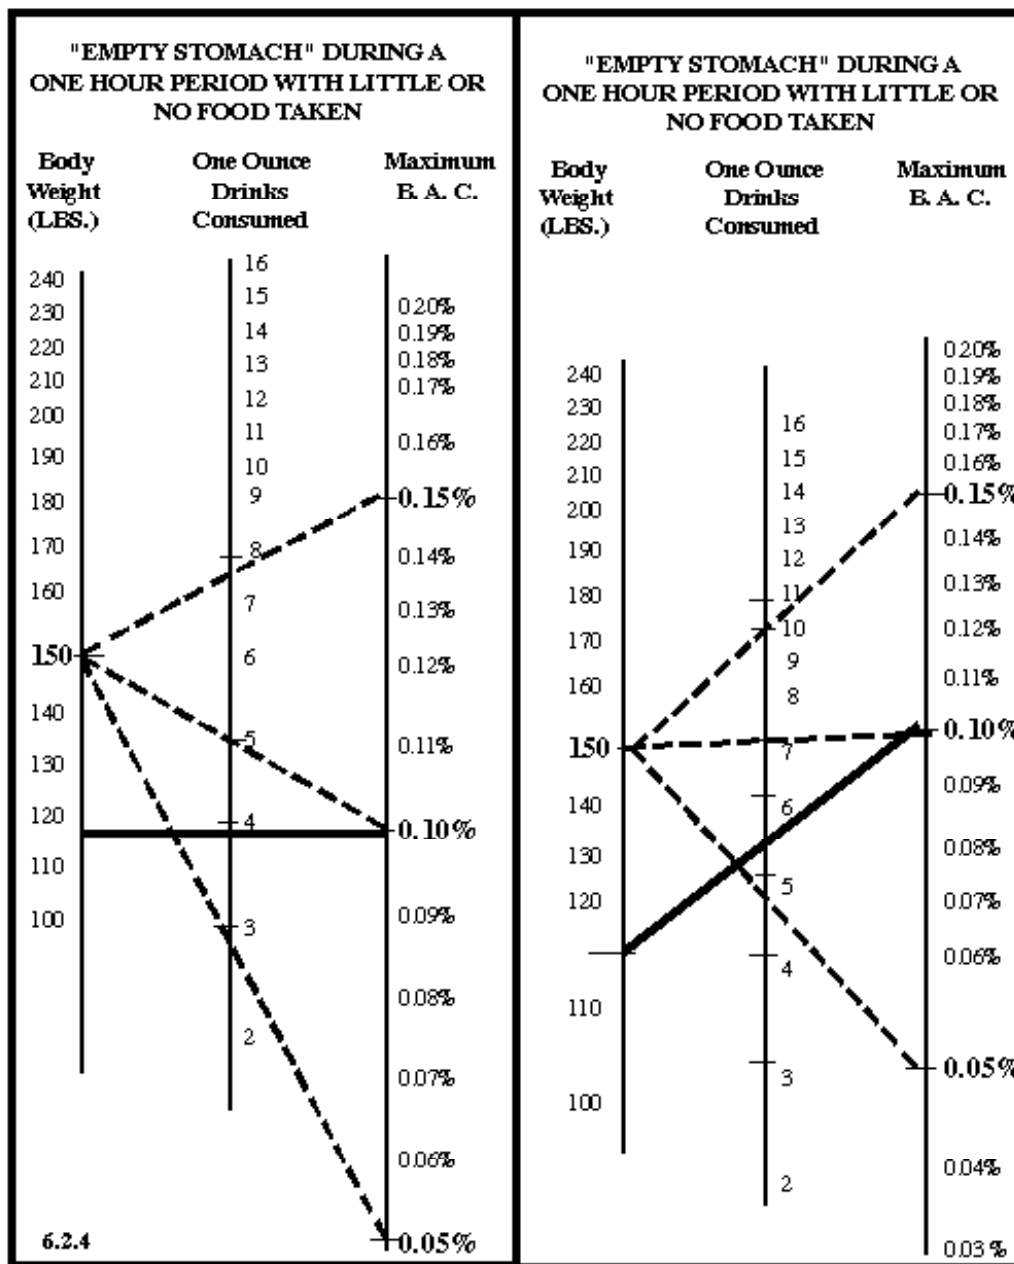

# ESTIMATED AMOUNT OF 40% (80 PROOF) LIQUOR NEEDED TO REACH GIVEN LEVELS OF BLOOD-ALCOHOL CONCENTRATION